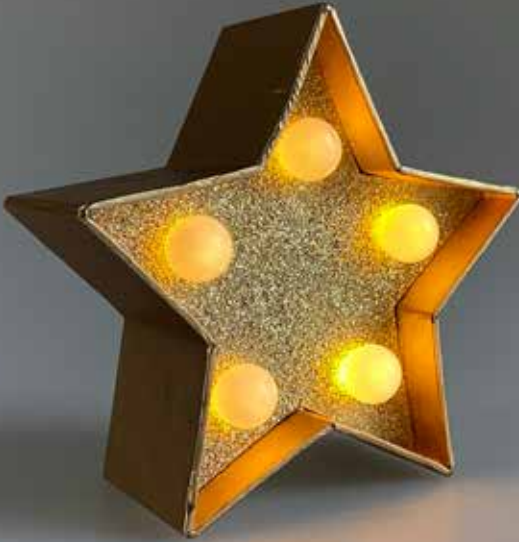

Yıldız Dekoratif Aydınlatma

5 Led

100x40x105mm / 1 AA Pil